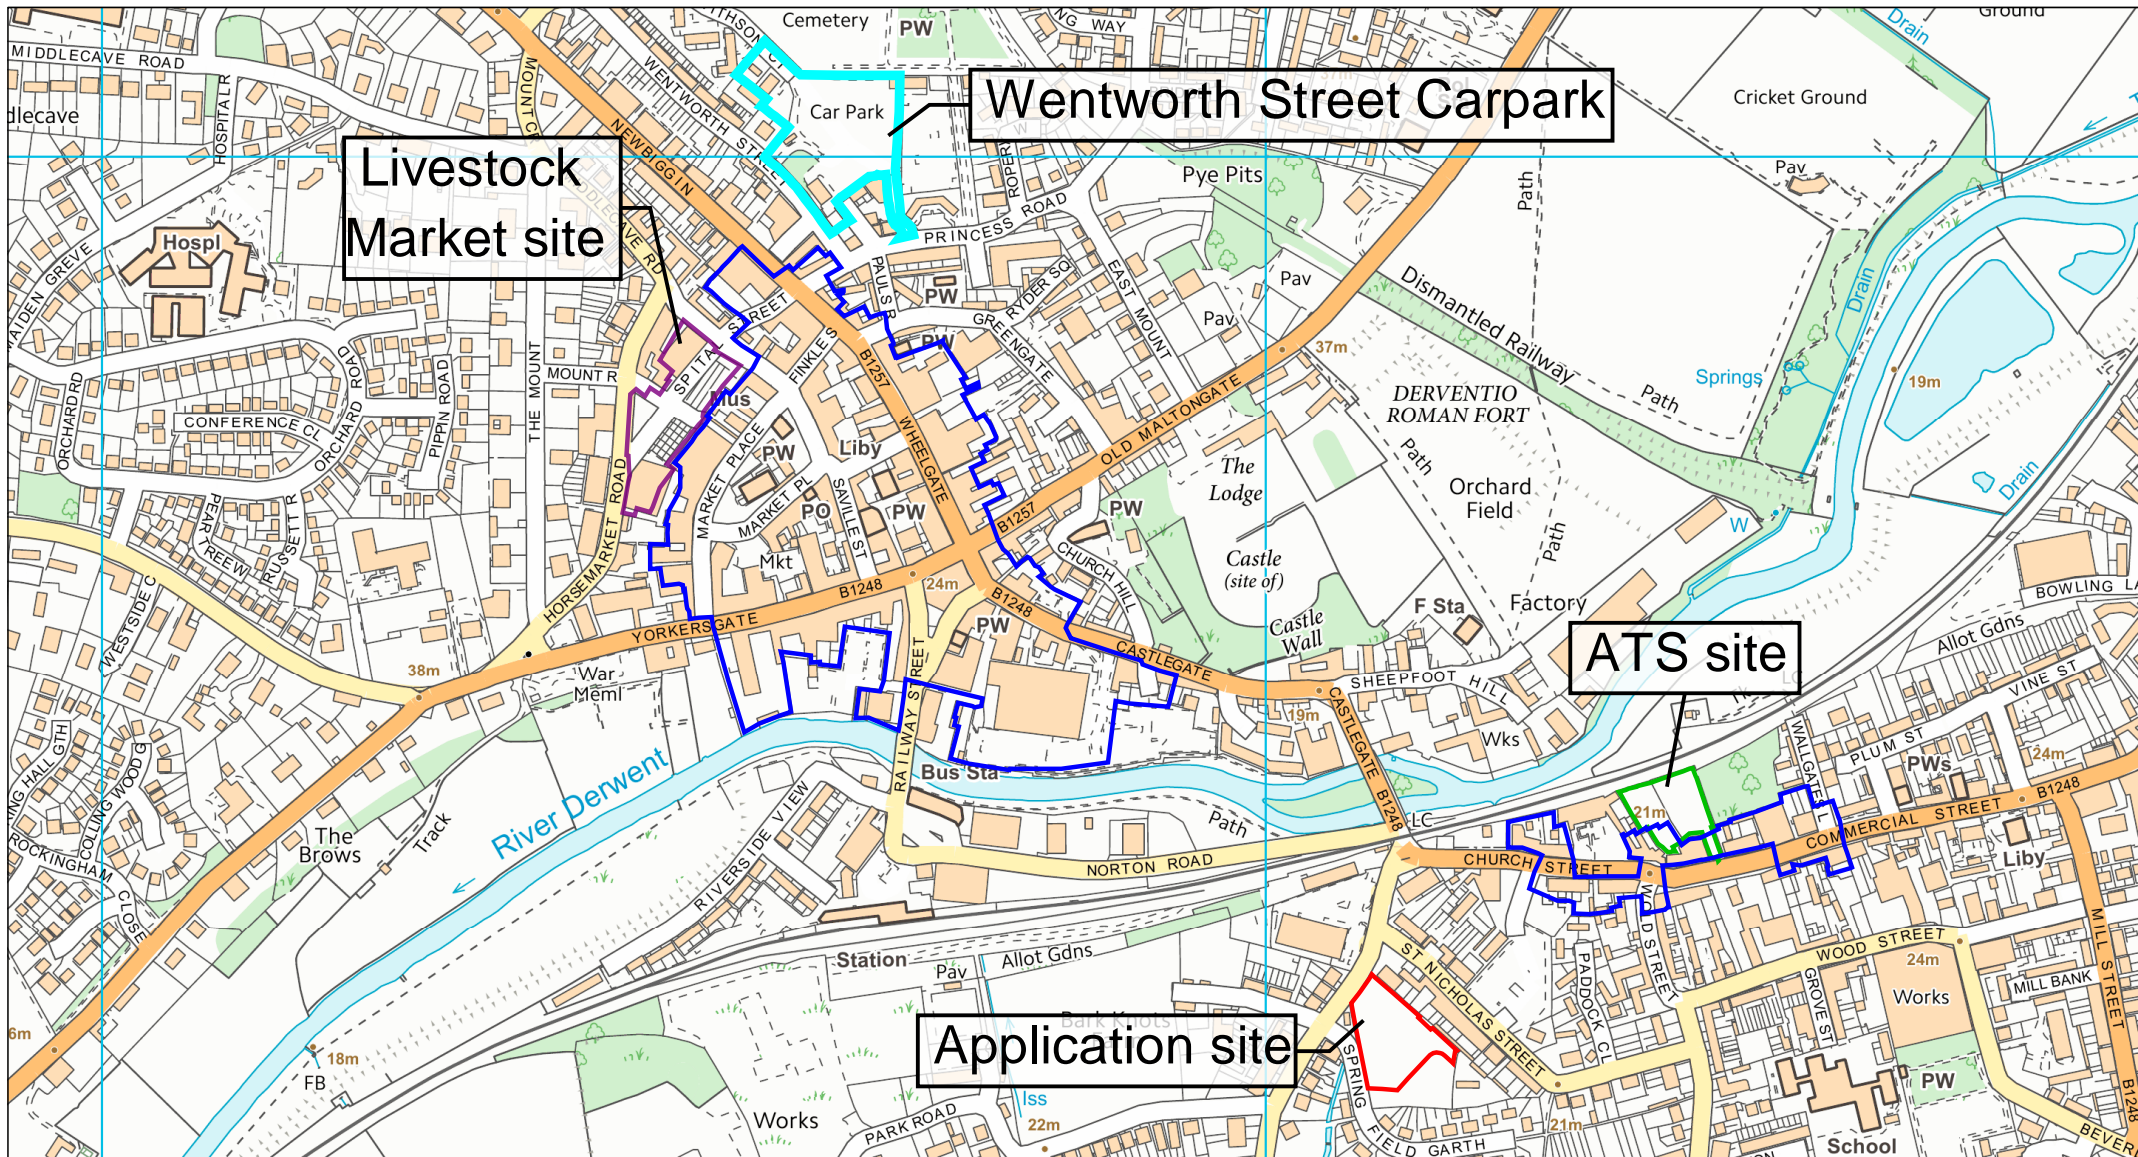

Alternative sites

Ryedale District Council

Ryedale House

Malton

North Yorkshire

YO17 7HH

Tel: (01653) 600666

Fax (01653) 696801

Website: www.ryedale.gov.uk

Email: enquiries@ryedale.gov.uk

Application site

ATS site

Wentworth Street Carpark

Livestock Market site

Town Centre Commercial Limits (SP1)

Scale: 1:6500

**RYEDALE
DISTRICT
COUNCIL**